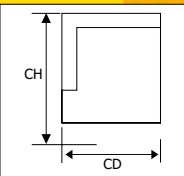

Available in Matte White, Silver Grey and Glass Beaded Fabric