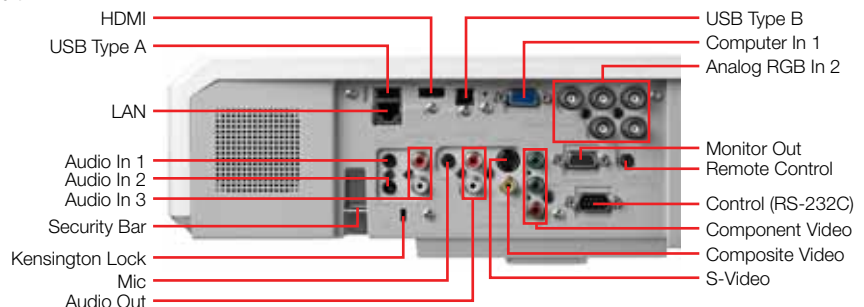

Collegiate Series

AMX Device Discovery

Crestron Integrated Partner

Closed Captioning

3LCD Technology

HDMI HDMI

Hitachi Trade-Up Program

4 Year Warranty

Key Features

- •4,000 ANSI Lumens
- •Native XGA
- •2000:1 Contrast Ratio
- •Hybrid 5,000 Hour Filter*
- •Throw Ratio 1.8 -3.0 @ 60" Screen
- •1.7X Zoom Lens
- •HDMI (HDCP)/Component/ Composite/S-Video
- •BNC/RGB In/RGB Out
- •Perfect Fit 4 corners 4 sides
- •Horizontal/Vertical Lens Shift
- •Microphone Input with Amplifier
- •Network Control, Maintenance and Security
- •Network Bridge RS-232 Control
- •USB Connection to Computer
- •PC-Less Presentation
- •Network Messenger
- •Present Content via LAN
- •.5 Watt Power Saving Mode
- •16W Speaker Output
- •Standby Audio
- •Template Function
- •Easily Stackable for 2X Light Output
- •30dB (Eco Mode)
- Auto Eco Mode

Specifications