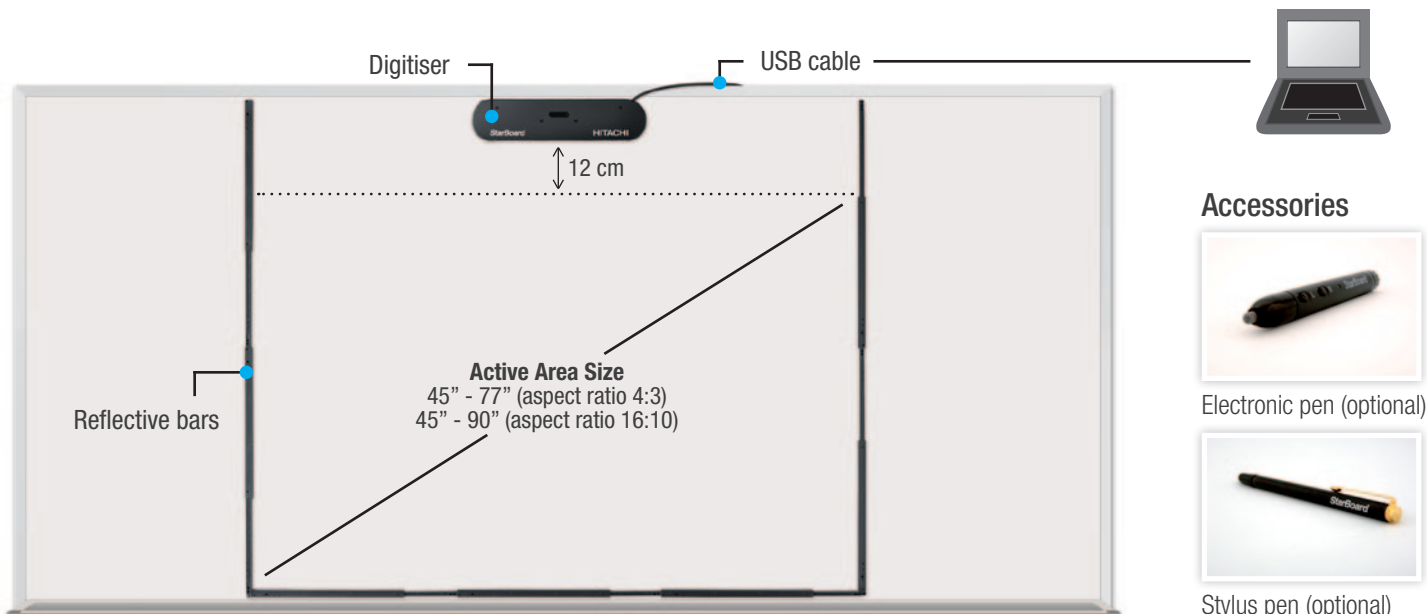

StarBoard *Link EZ*

Modular Interactive Whiteboard System

StarBoard Link EZ turns any dry erase board or surface into a fully functioning Interactive Whiteboard!

Easy to set up, easy to use. Attach your StarBoard Link EZ system to any flat surface, connect it to a computer, connect the computer to a projector, a quick set-up routine and you are ready to start teaching with a fully functioning IWB.

Easy installation

StarBoard Link EZ secures to any flat surface in minutes to transform a static wall into an interactive environment.

Finger-driven technology

Use your finger, stylus or any object to easily navigate through activities, websites, and multi-media content.

Flexible active area

The size of active area is adjustable - from 45" if the surface is limited, to 90" for the rooms where a bigger size of projection and work space is required.

Multi-touch hand gestures

Use your finger to annotate, fist to scroll and two fingers to erase or zoom in and out.

StarBoard Link EZ

Accessories

Electronic pen (optional)

Stylus pen (optional)

The full version of StarBoard Software is included with the purchase of every Hitachi StarBoard