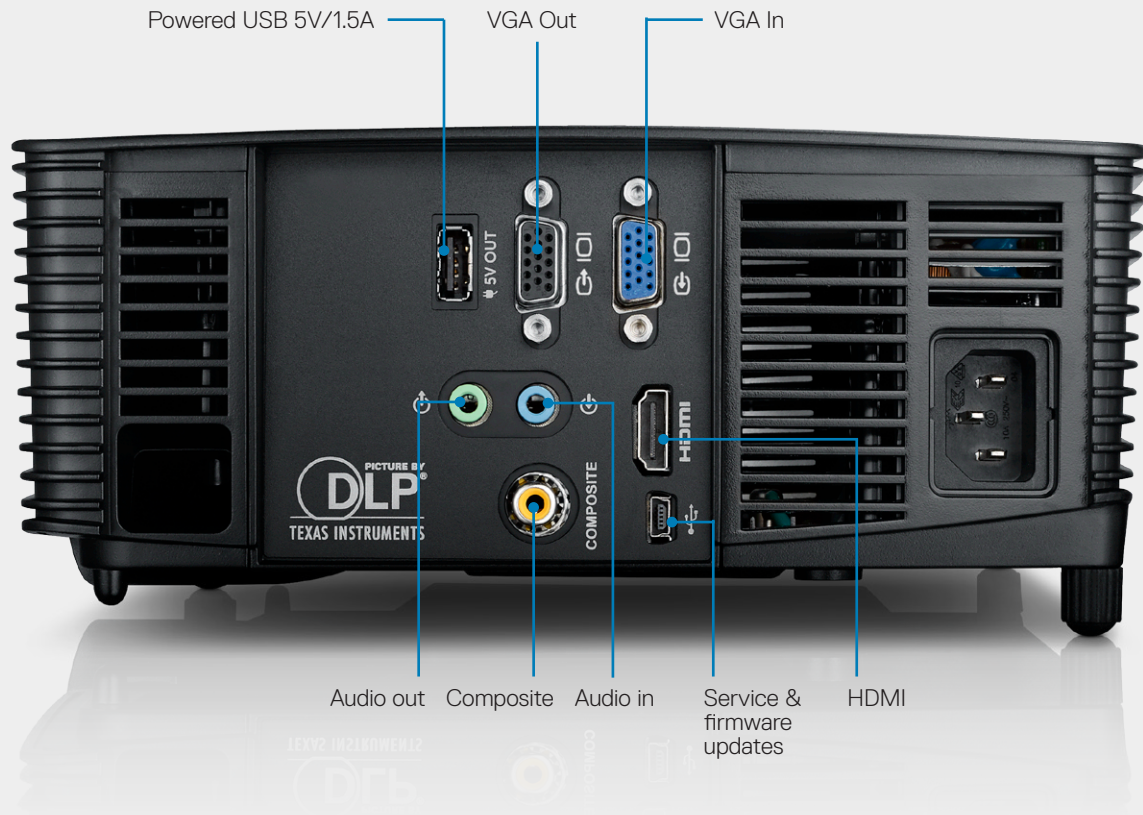

Projection for your everyday needs.

DELL PROJECTOR - P318S

1. For a copy of our guarantees or limited warranties, please write Dell USA L.P., Attention Warranties, One Dell Way, Round Rock, TX 78682. For more information, visit Dell.com/Warranties.
2. Replacement part or unit will be dispatched if necessary following phone-based troubleshooting in advance of receipt of returned defective unit. Subject to parts availability, geographical restrictions and terms of service contract. Service timing dependent upon time of day call placed to Dell. Defective unit must be returned. Replacements may be refurbished. U.S. only.